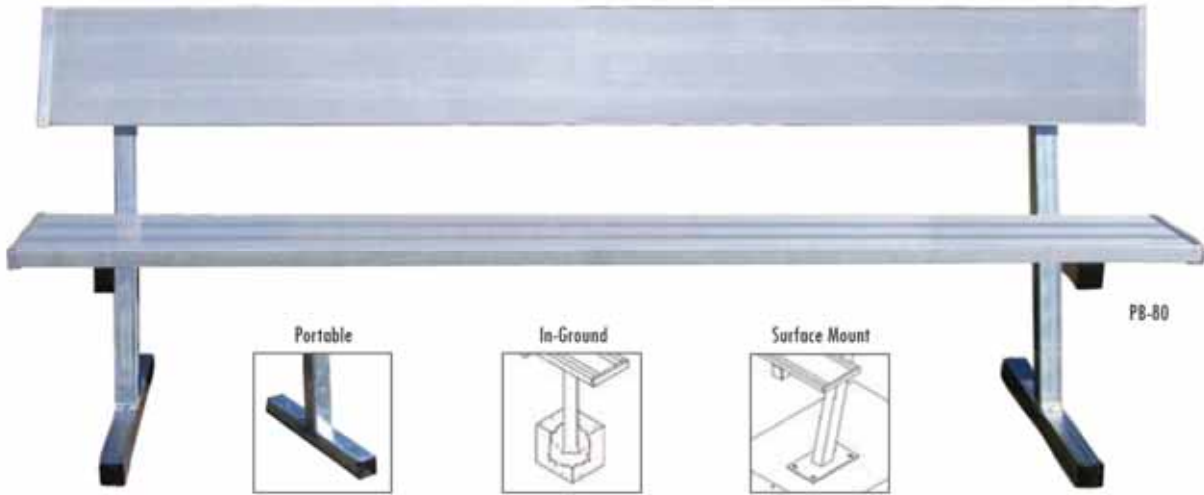

Player Bench

Sturdy rust-resistant aluminum bench for athletic fields, public parks, and sport complexes.

- 10" wide non-skid seat planks
- Heavy-duty rust-resistant steel legs
- Portable, in-ground, or surface mount installation
- Floor protection kit (PSS-4FT) for indoor use sold separately
- Specify plank and leg colors when ordering powder coat option.
- Delivers via Common Carrier
- 3 Year Limited Warranty
- Made in the USA